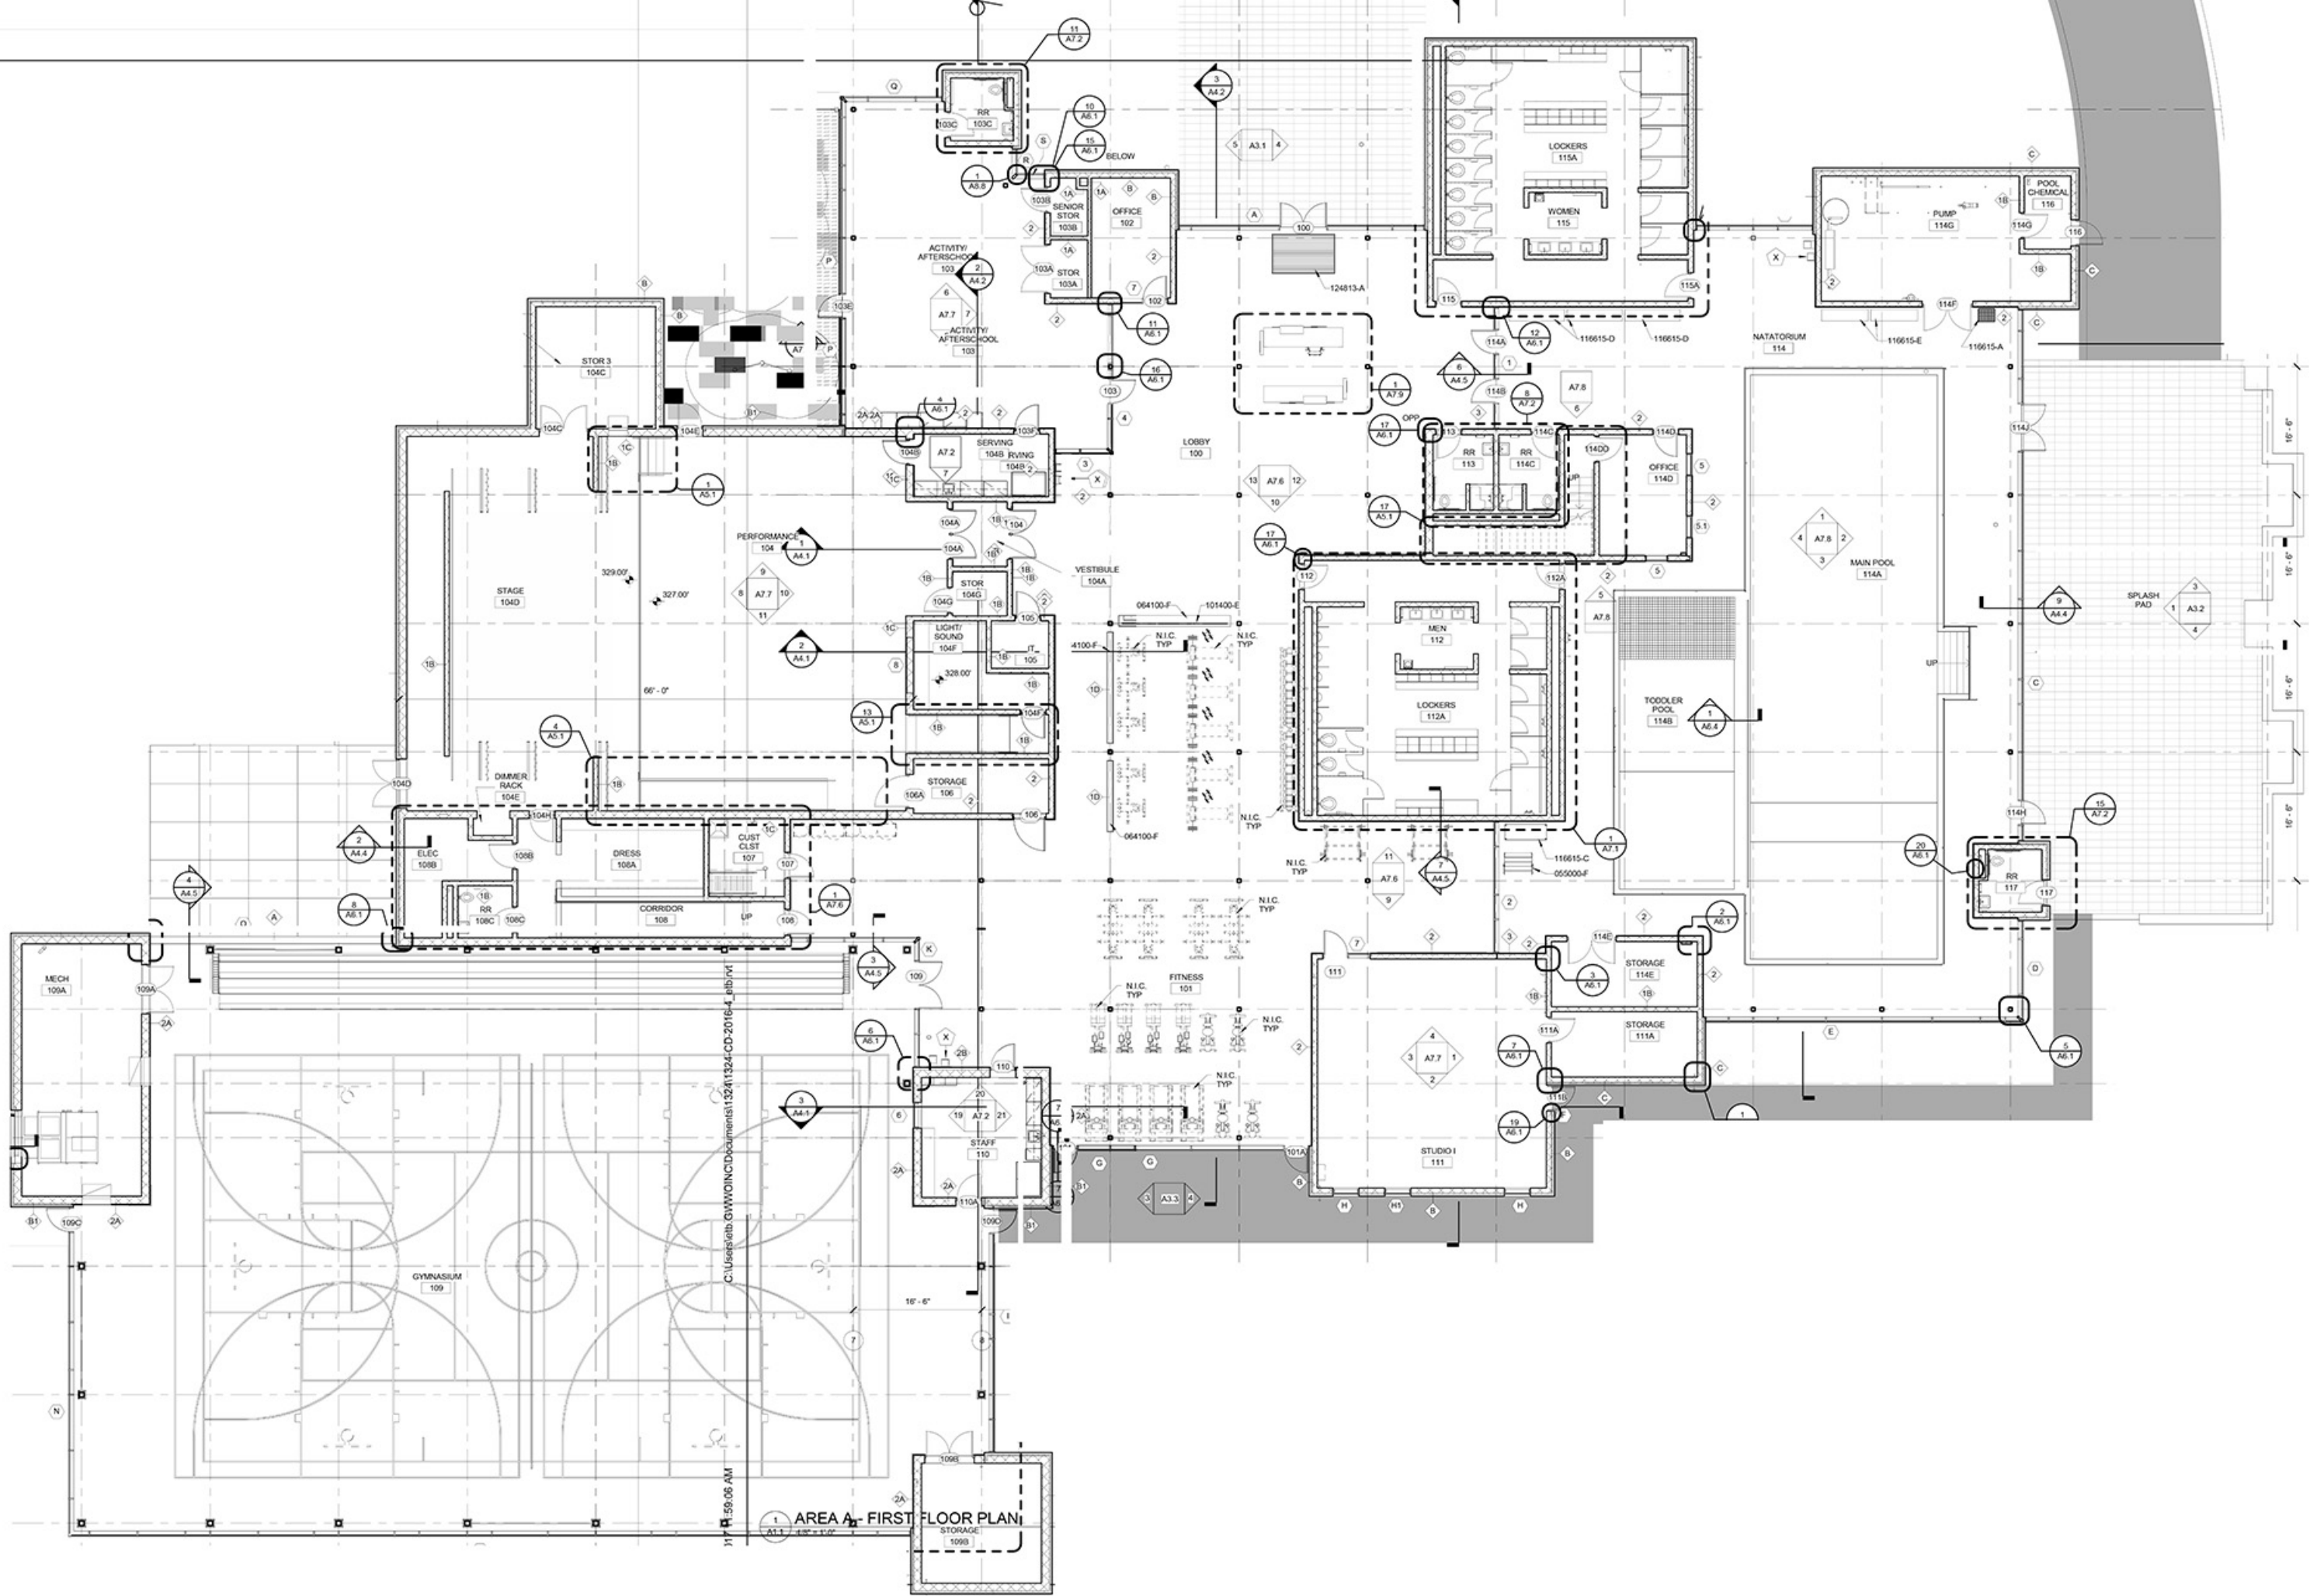

ARCHITECTS

C:\Users\jhb.01\OneDrive\Documents\132411324-CD-2016-L-Sub.rvt

15:50:09 AM

1 AREA A - FIRST FLOOR PLAN  
STOR 109B